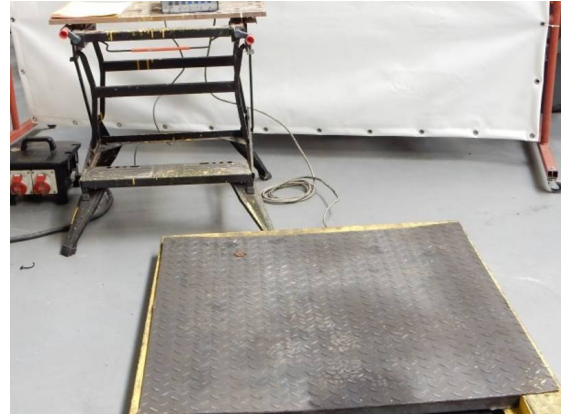

FLOORSCALE STIMAG 4 TON

Manufacturer: Stimag
Type: T 1467
Year:
Price: on request

Floorscale Stimag

Maximum weight: 4.000 kg
Minimum weight: 2 kg
Platform LxW: 1.000 x 1.000 mm

Electric connection: 220 Volt
Country of Manufacturer: The Netherlands

TECHNICAL SPECIFICATIONS

Floorscale Stimag
Maximum weight 4.000 kg
Minimum weight 2 kg
Platform LxW 1.000 x 1.000 mm
Electric connection 220 Volt
Country of Manufacturer The Netherlands